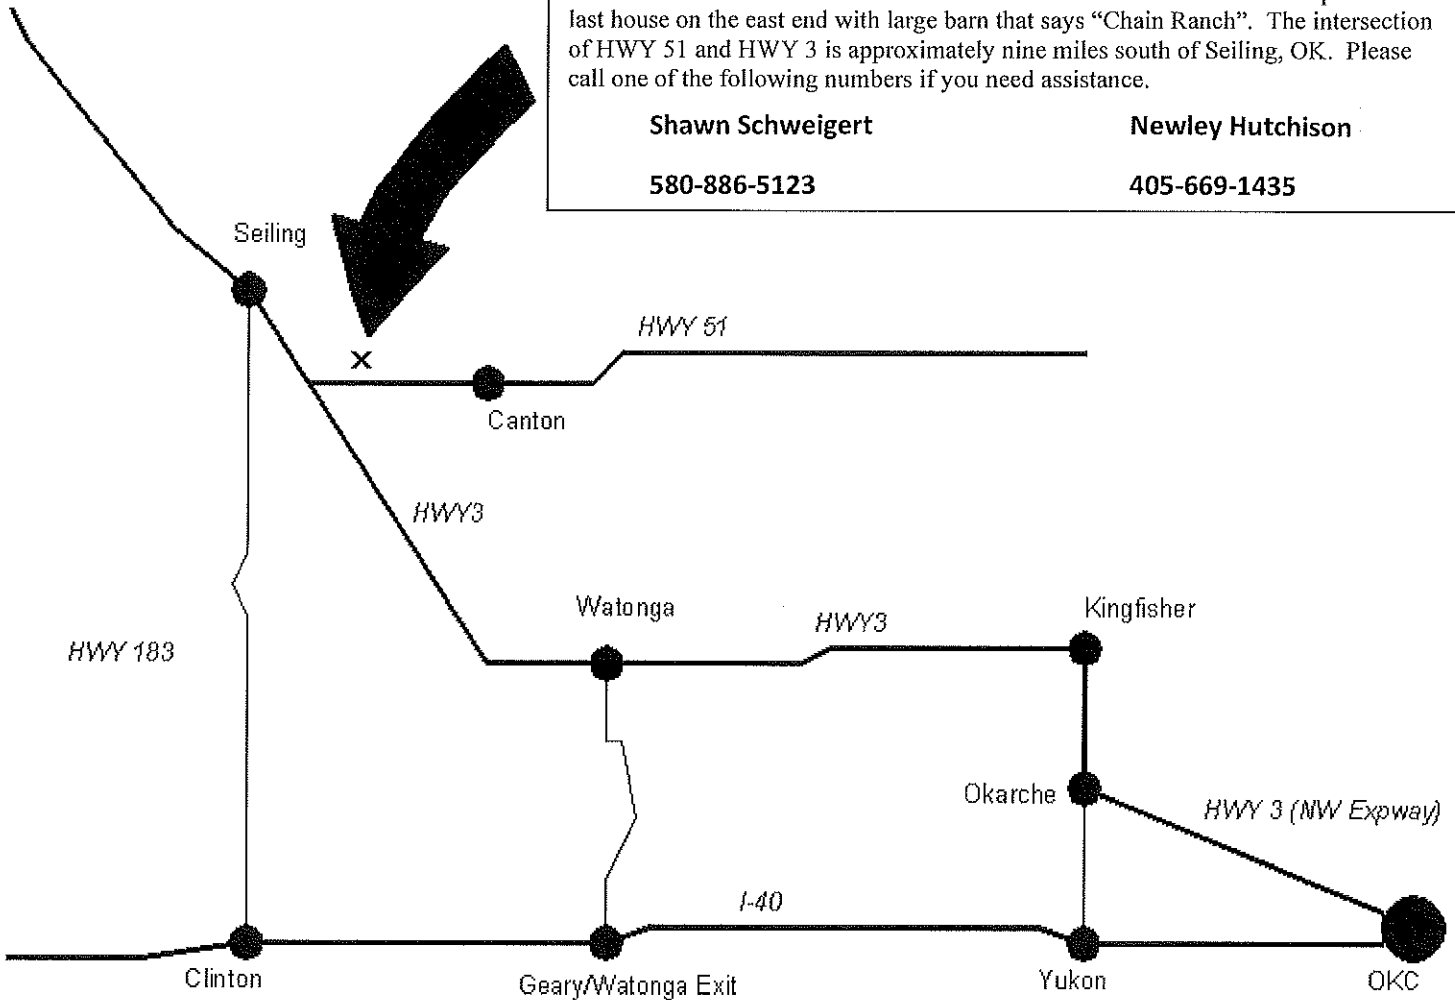

Expiration Date _____

Signature _____

Chain Ranch

The ranch is located approximately 2 ½ miles east of the intersection of HWY 51 and HWY 3. There are four ranch houses on the north side HWY 51. Please pull to the last house on the east end with large barn that says "Chain Ranch". The intersection of HWY 51 and HWY 3 is approximately nine miles south of Seiling, OK. Please call one of the following numbers if you need assistance.

Shawn Schweigert

580-886-5123

Newley Hutchison

405-669-1435

Driving Distances and Estimated Drive Times:

Oklahoma City, OK to Chain Ranch

100 miles, approximately 1 ½ hours

Tulsa, OK to Chain Ranch

160 miles, approximately 2 ½ hours

Wichita, KS to Chain Ranch

200 miles, approximately 3 ½ hours