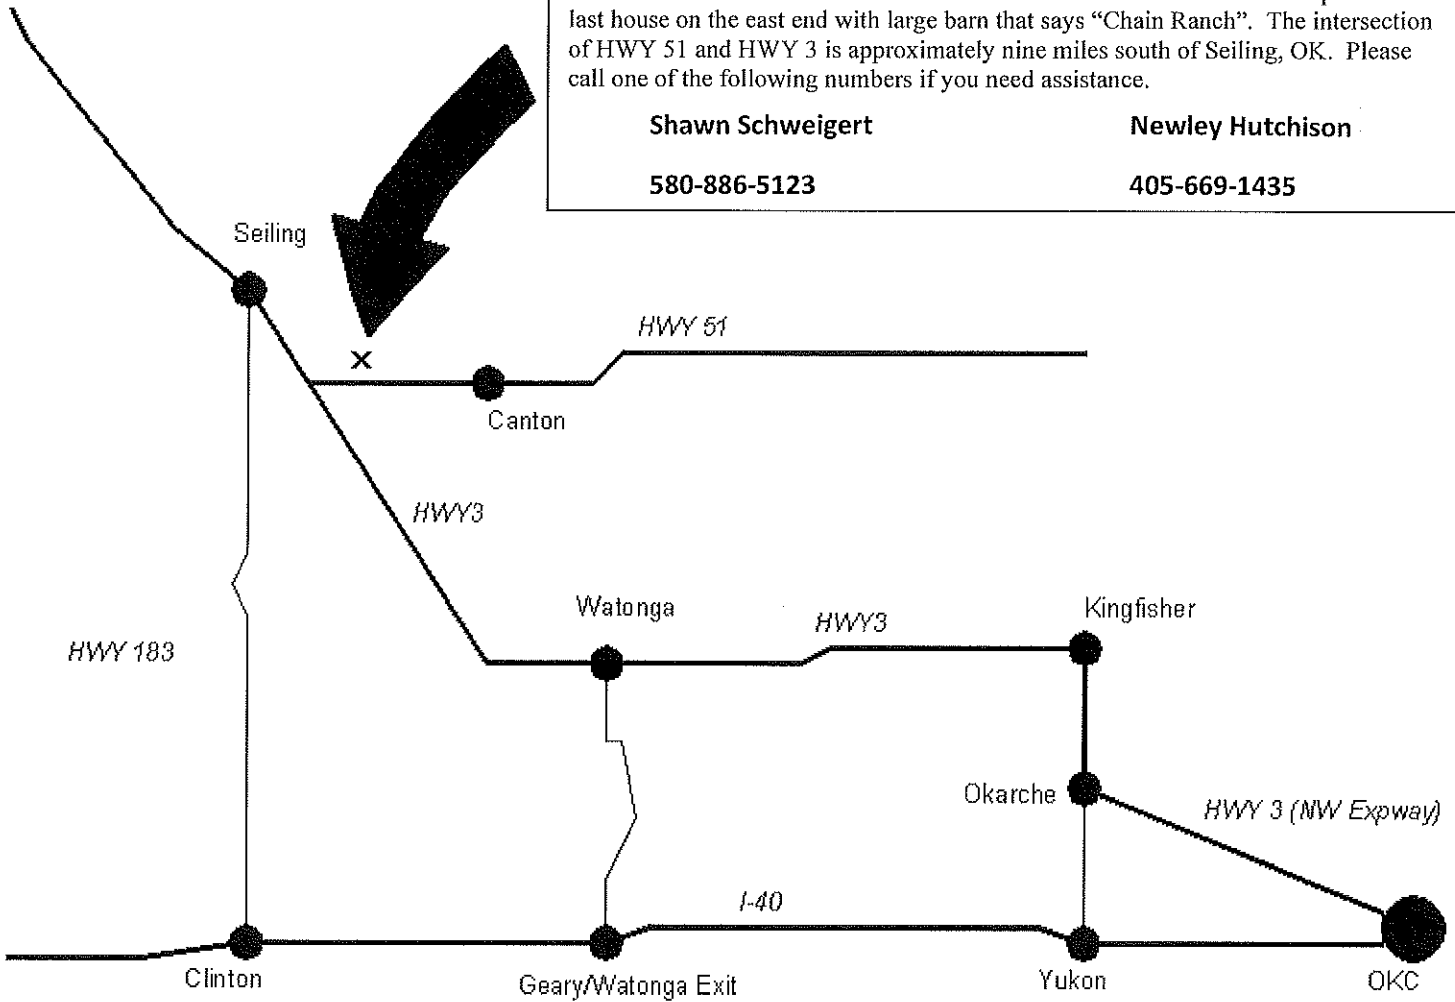

### Chain Ranch

The ranch is located approximately 2 ½ miles east of the intersection of HWY 51 and HWY 3. There are four ranch houses on the north side HWY 51. Please pull to the last house on the east end with large barn that says "Chain Ranch". The intersection of HWY 51 and HWY 3 is approximately nine miles south of Seiling, OK. Please call one of the following numbers if you need assistance.

### Driving Distances and Estimated Drive Times:

Oklahoma City, OK to Chain Ranch

100 miles, approximately 1 ½ hours

Tulsa, OK to Chain Ranch

160 miles, approximately 2 ½ hours

Wichita, KS to Chain Ranch

200 miles, approximately 3 ½ hours